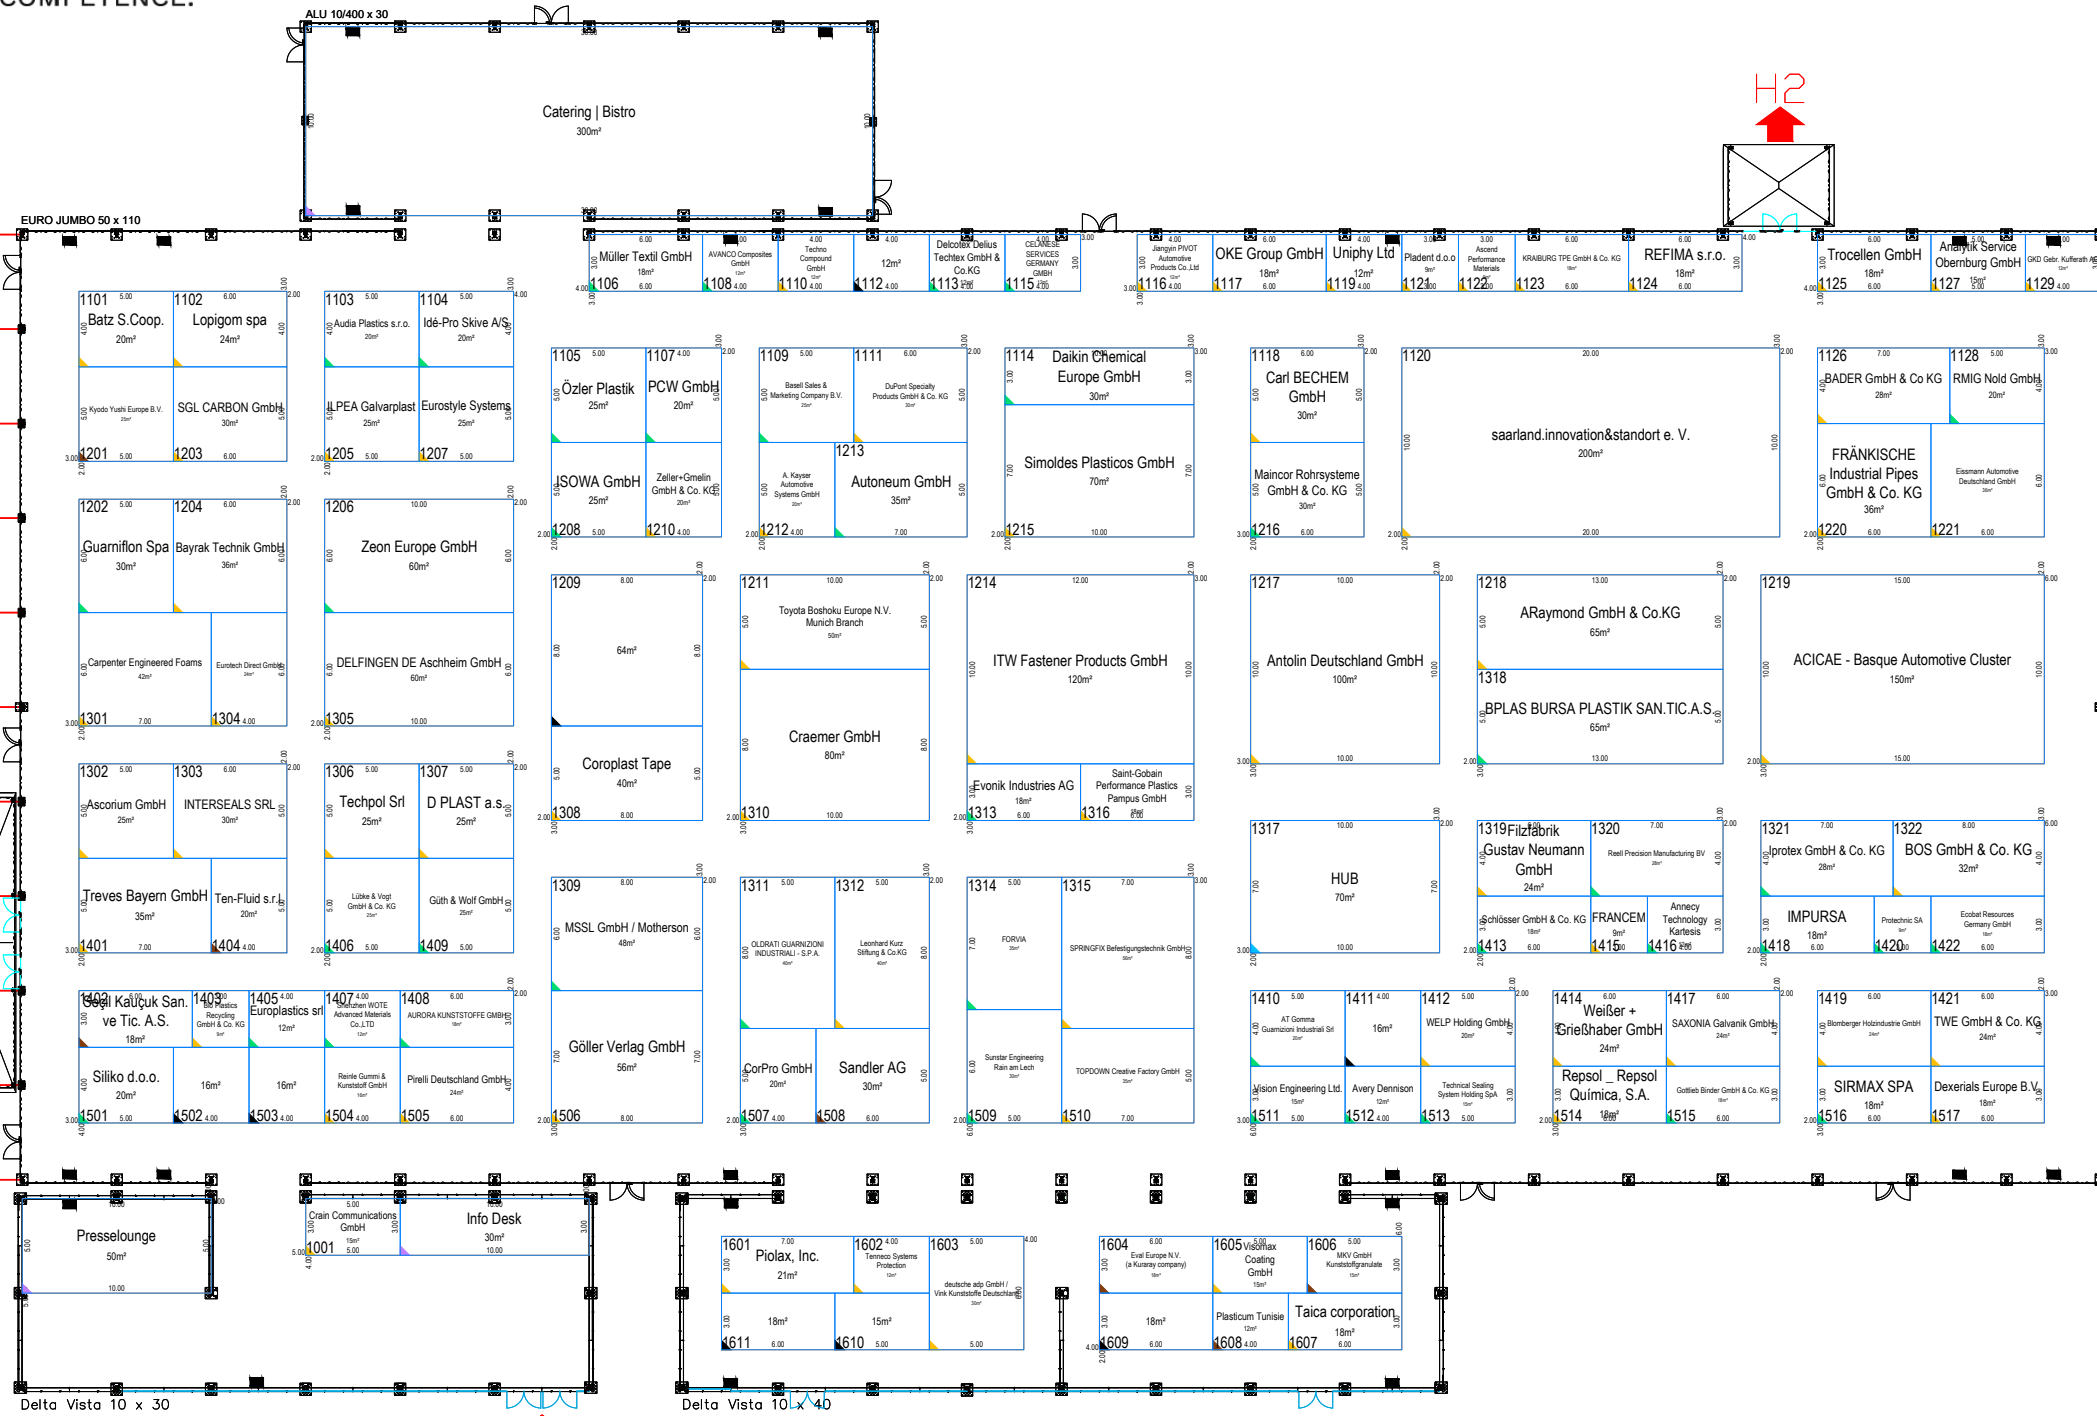

CONNECTING CAR COMPETENCE.

max. Bauhöhe | max. construction height 2.50m

4.00m

5.25m

6.75m

8.00m

9.50m

8.00m

6.75m

5.25m

4.00m

2.50m

H2

max. Bauhöhe | max. construction height 5.00m

H2

5.00m

5.00m

5.00m

5.00m

5.00m

5.00m

Eingang West

Änderungen vorbehalten!
Subject to change!

Projekt | Project:
IZB 2024

Ort | City:
Wolfsburg | Allerpark

Zeichnung | Drawing:
Standplanung

Datum | Date: 06/05/2024
Halle | Hall:

Maßstab | Scale:
1:400
1

Zeichner | Creator:
MW
MESSE WOLFSBURG
A company of Messe Berlin