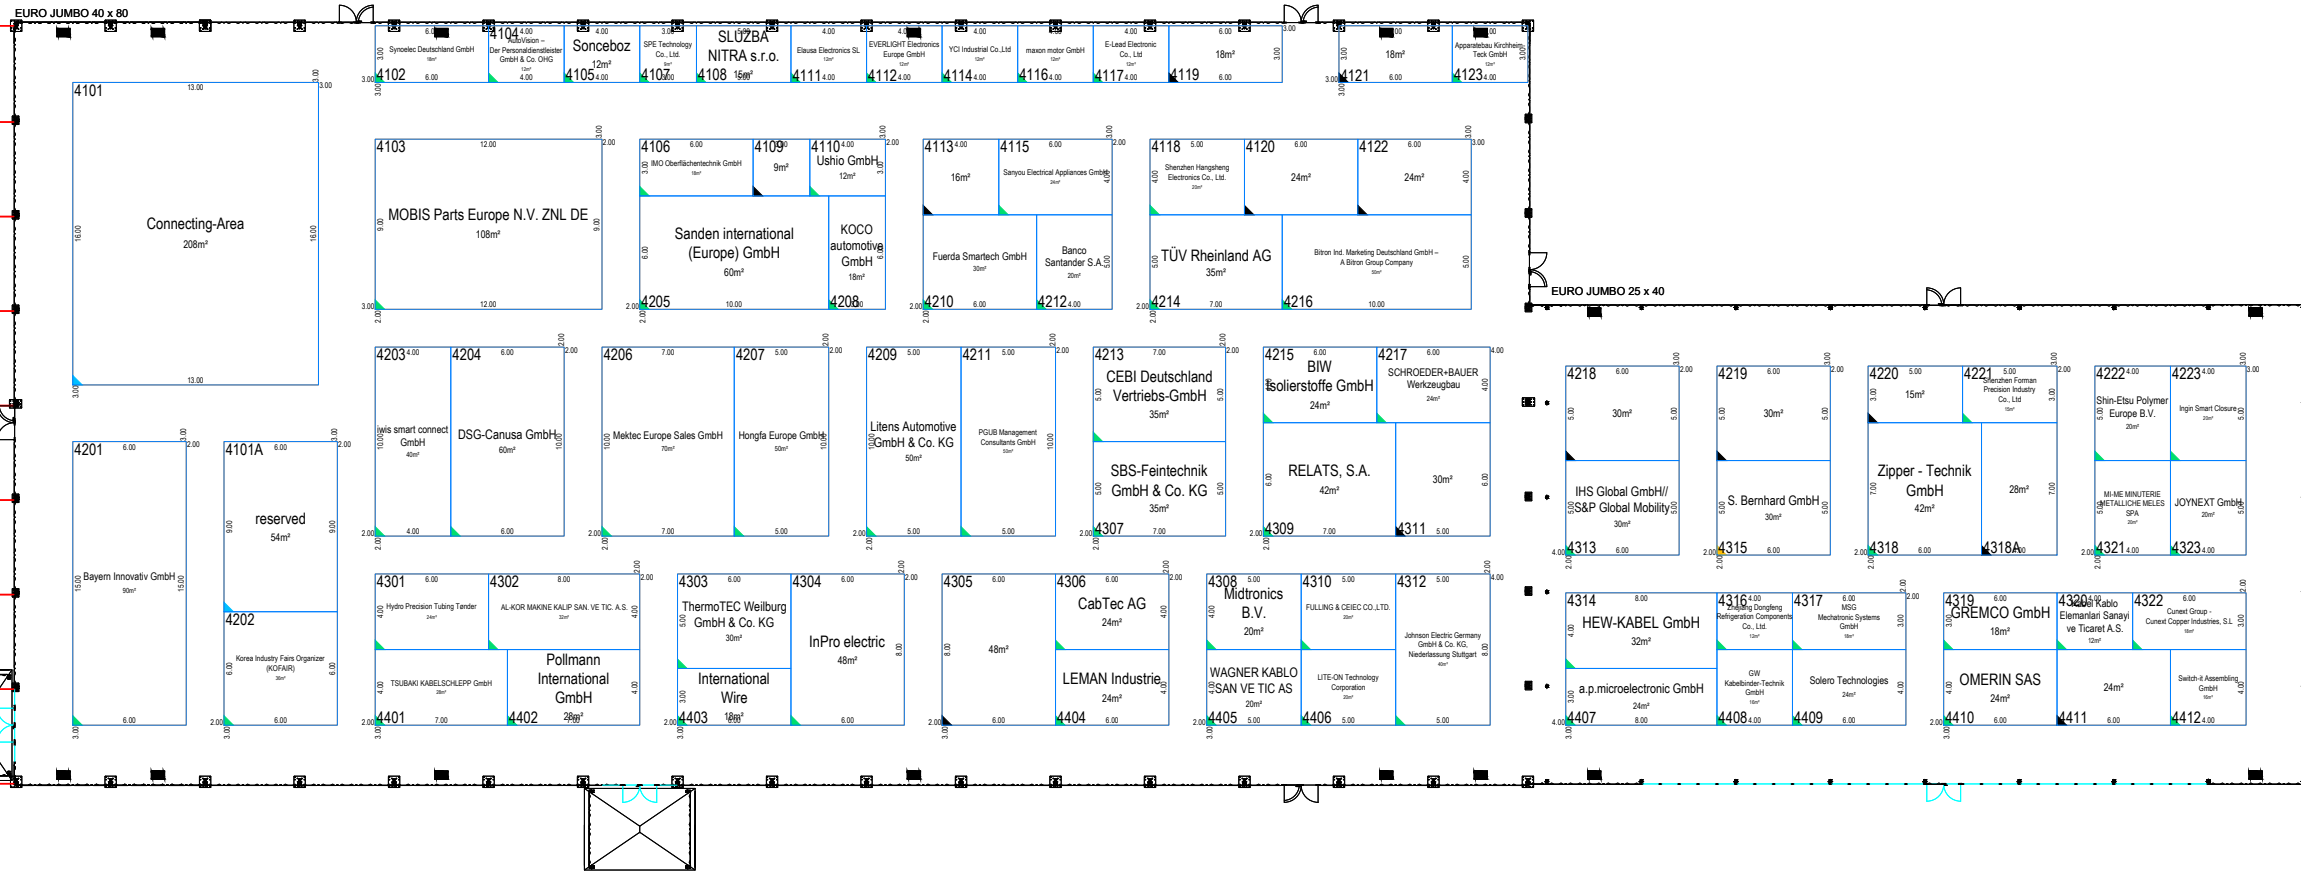

CONNECTING CAR COMPETENCE.

max. Bauhöhe | max. construction height 2.50m

4.25m

5.50m

7.00m

8.50m

7.00m

5.50m

4.25m

2.50m

Änderungen vorbehalten!
Subject to change!

Projekt | Project:
IZB 2024

Ort | City:
Wolfsburg | Allerpark

Zeichnung | Drawing:
Standplanung

Datum | Date: 09/07/2024 | Halle | Hall:
4

Maßstab | Scale:
1:400