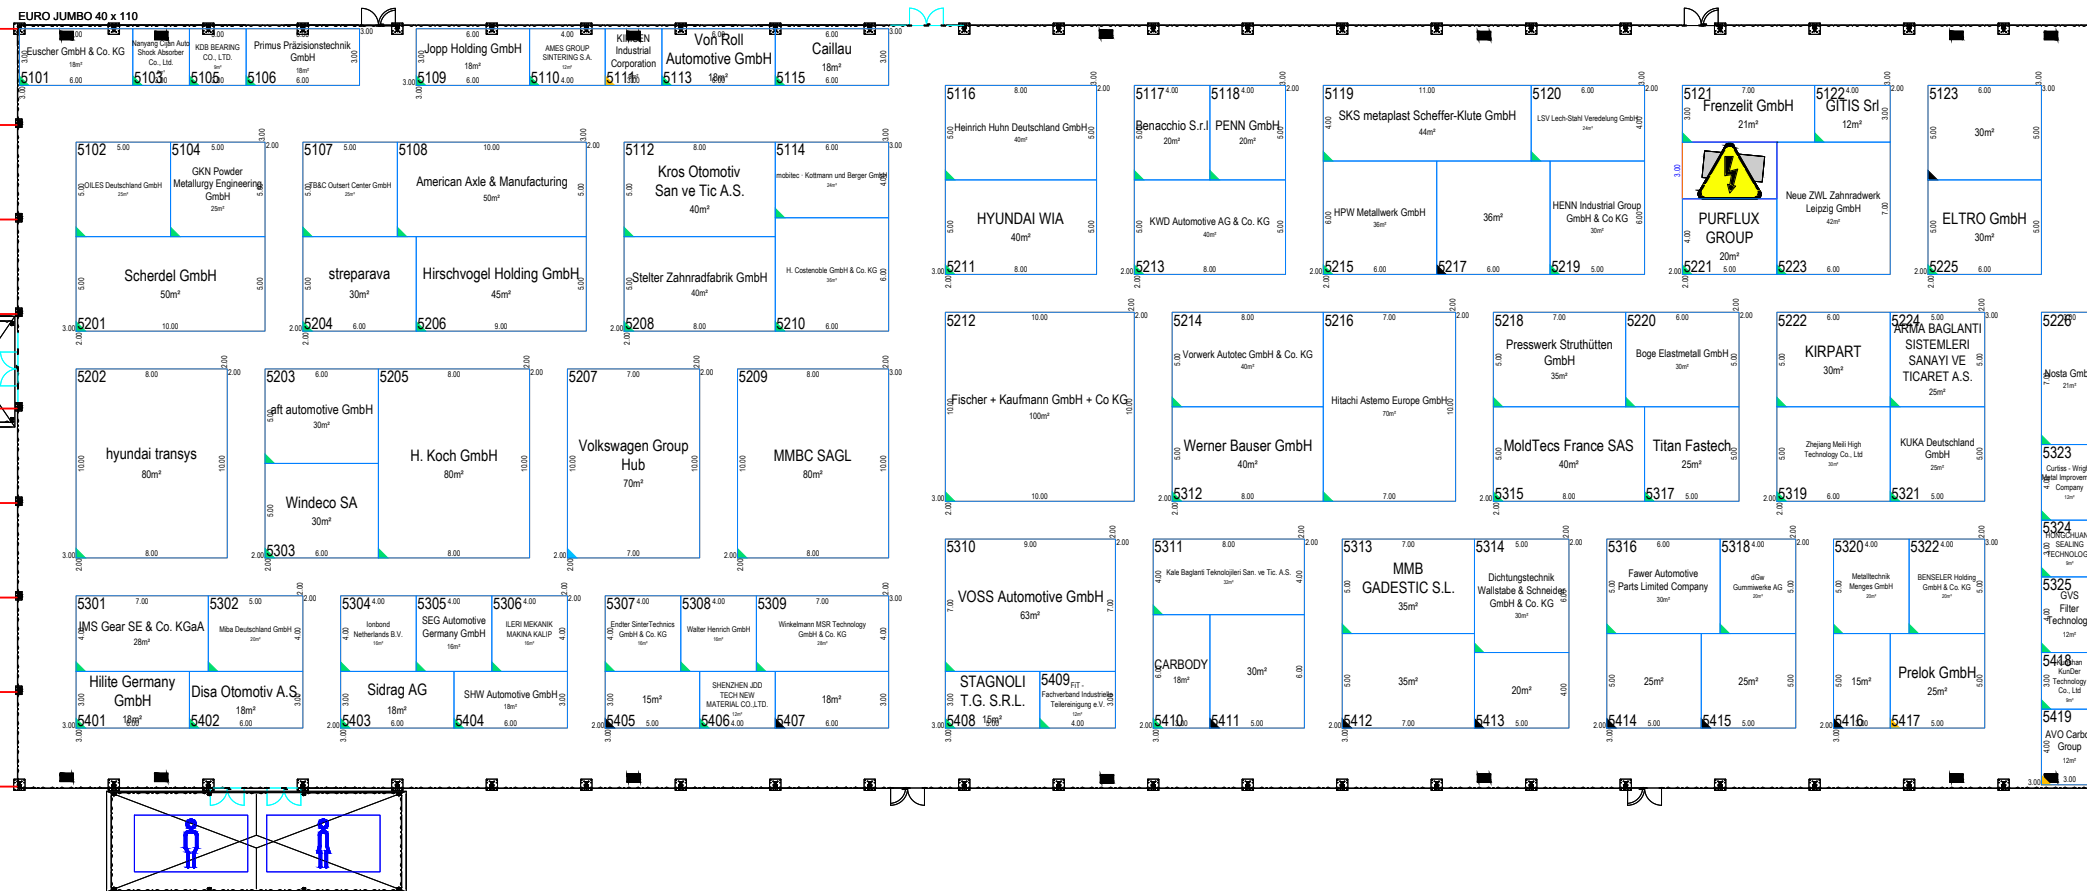

CONNECTING CAR COMPETENCE.

max. Bauhöhe | max. construction height 2.50m

4.25m

5.50m

7.00m

8.50m

7.00m

5.50m

4.25m

2.50m

Änderungen vorbehalten!  
Subject to change!

Projekt | Project:  
**IZB 2024**

Ort | City:  
Wolfsburg | Allerpark

Zeichnung | Drawing:  
**Standplanung**

Datum | Date: 09/07/2024 Halle | Hall:  
5

Maßstab | Scale:  
1:400

Zeichner | Creator:  
**MW**  
MESSE WOLFSBURG  
A company of Messe Berlin