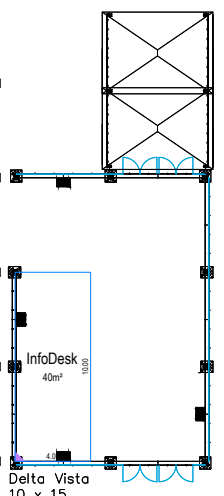

CONNECTING CAR COMPETENCE.

max. Bauhöhe | max. construction height 2.50m

4.25m

5.50m

7.00m

8.50m

7.00m

5.50m

4.25m

2.50m

Änderungen vorbehalten!  
Subject to change!

Projekt | Project:  
**IZB 2024**

Ort | City:  
Wolfsburg | Allerpark

Zeichnung | Drawing:  
**Standplanung**

Datum | Date: 09/07/2024 Halle | Hall:  
5

Maßstab | Scale:  
1:400

Zeichner | Creator:  
**MW**  
MESSE WOLFSBURG  
A company of Messe Berlin