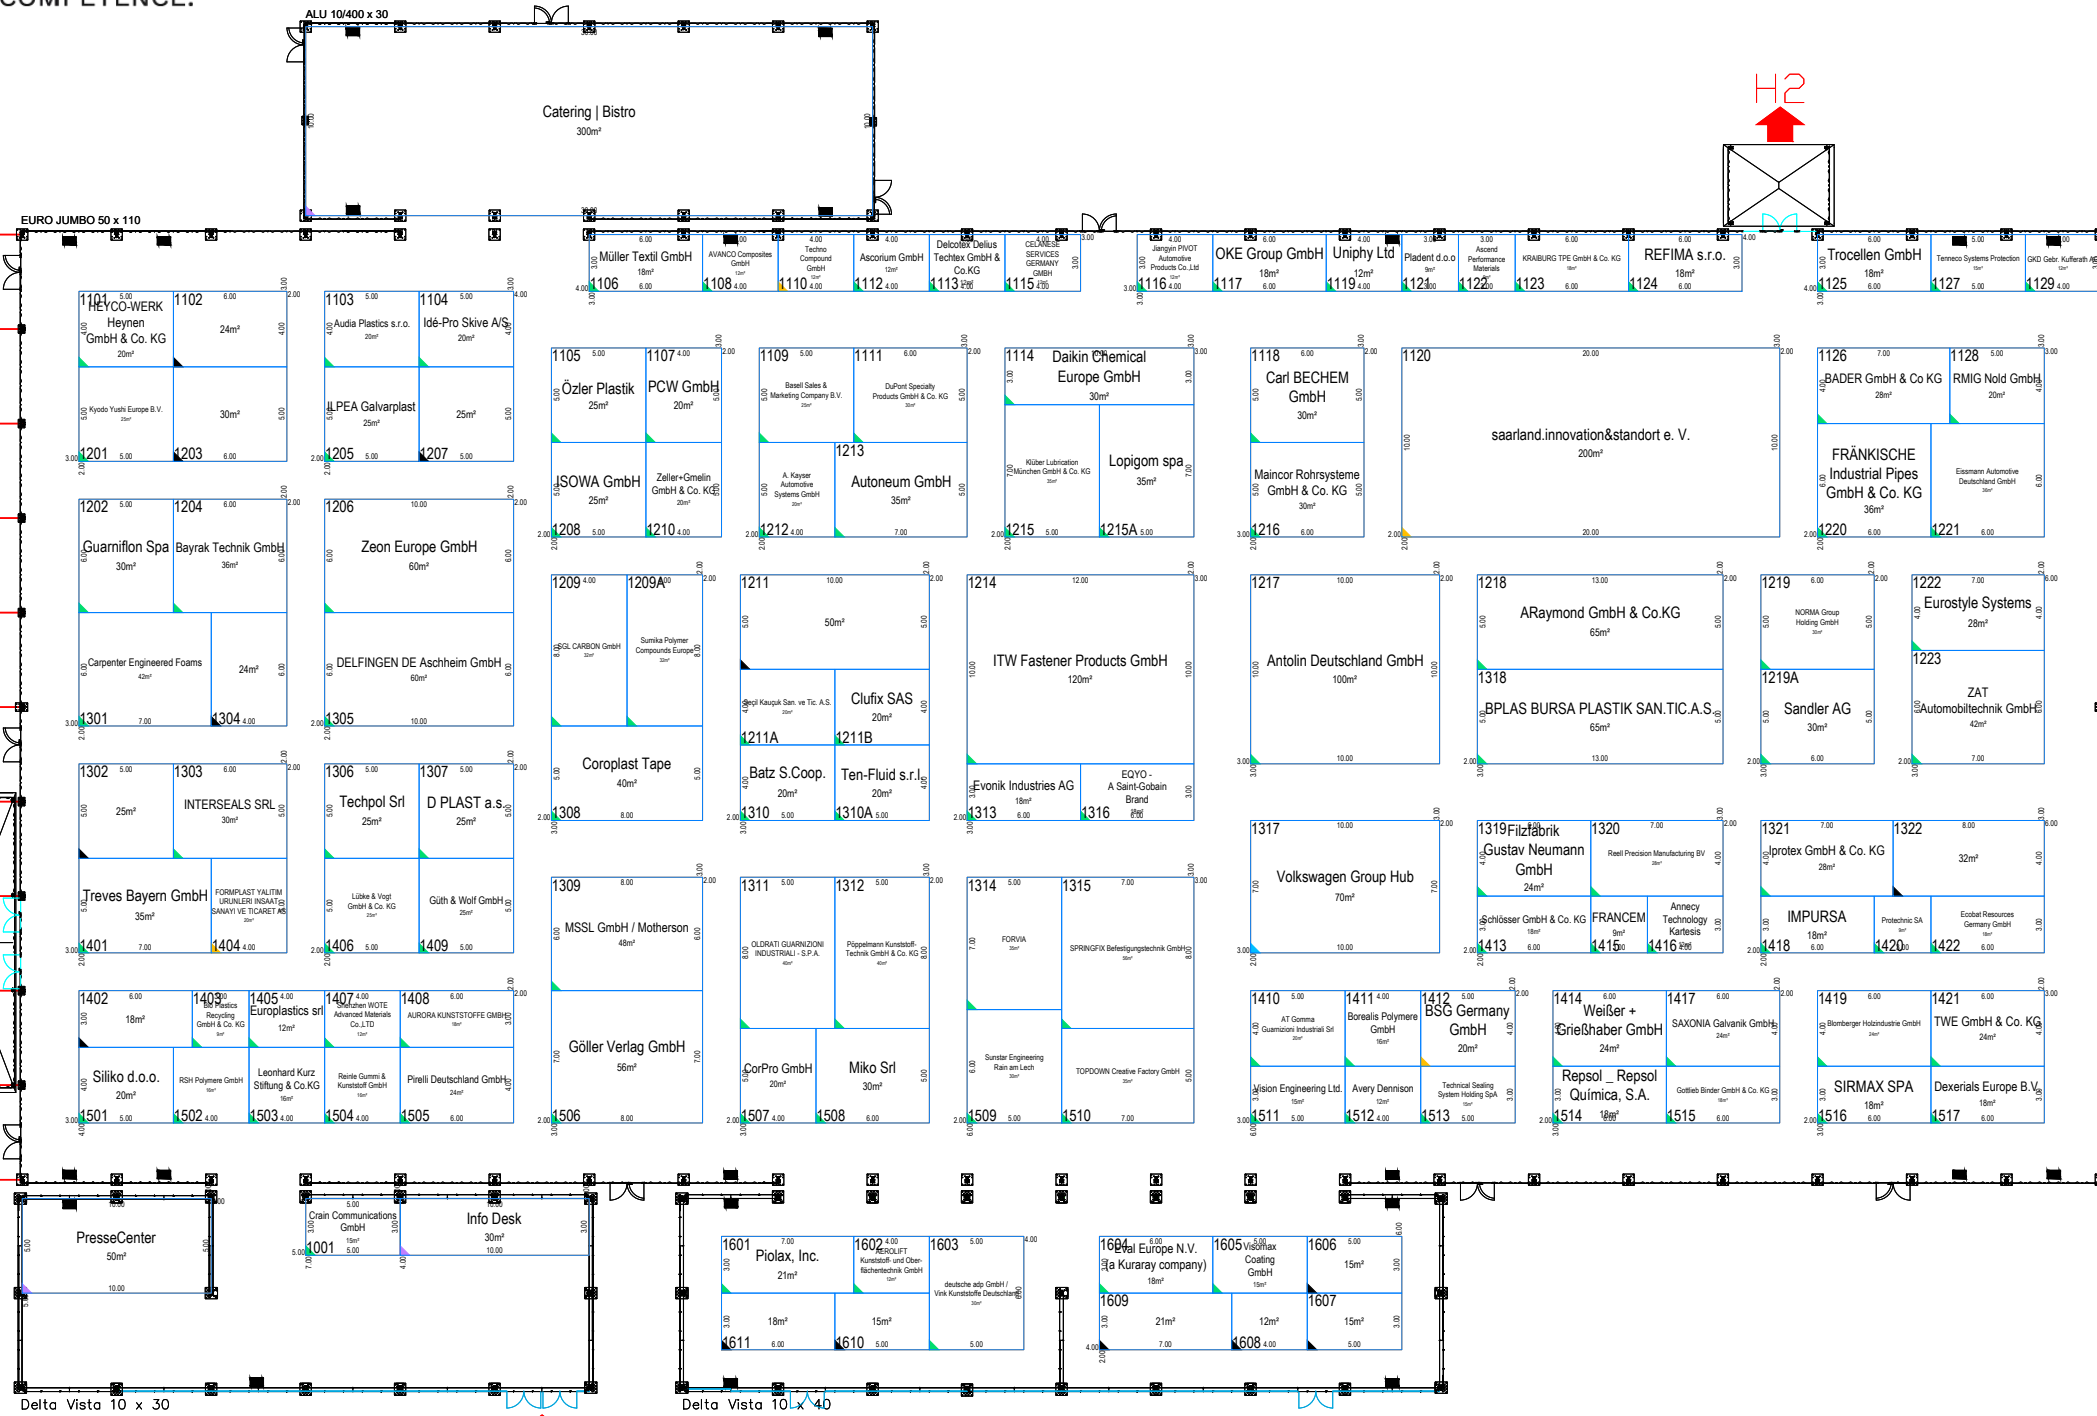

CONNECTING CAR COMPETENCE.

max. Bauhöhe | max. construction height 2.50m

- 4.00m
- 5.25m
- 6.75m
- 8.00m
- 9.50m
- 8.00m
- 6.75m
- 5.25m
- 4.00m
- 2.50m

max. Bauhöhe | max. construction height 5.00m

- 5.00m
- 5.00m
- 5.00m
- 5.00m
- 5.00m
- 5.00m

Eingang West

Änderungen vorbehalten!
Subject to change!

Projekt | Project:
IZB 2024

Ort | City:
Wolfsburg | Allerpark

Zeichnung | Drawing:
Standplanung

Datum | Date: 28/06/2024
Halle | Hall:

Maßstab | Scale:
1:400
1