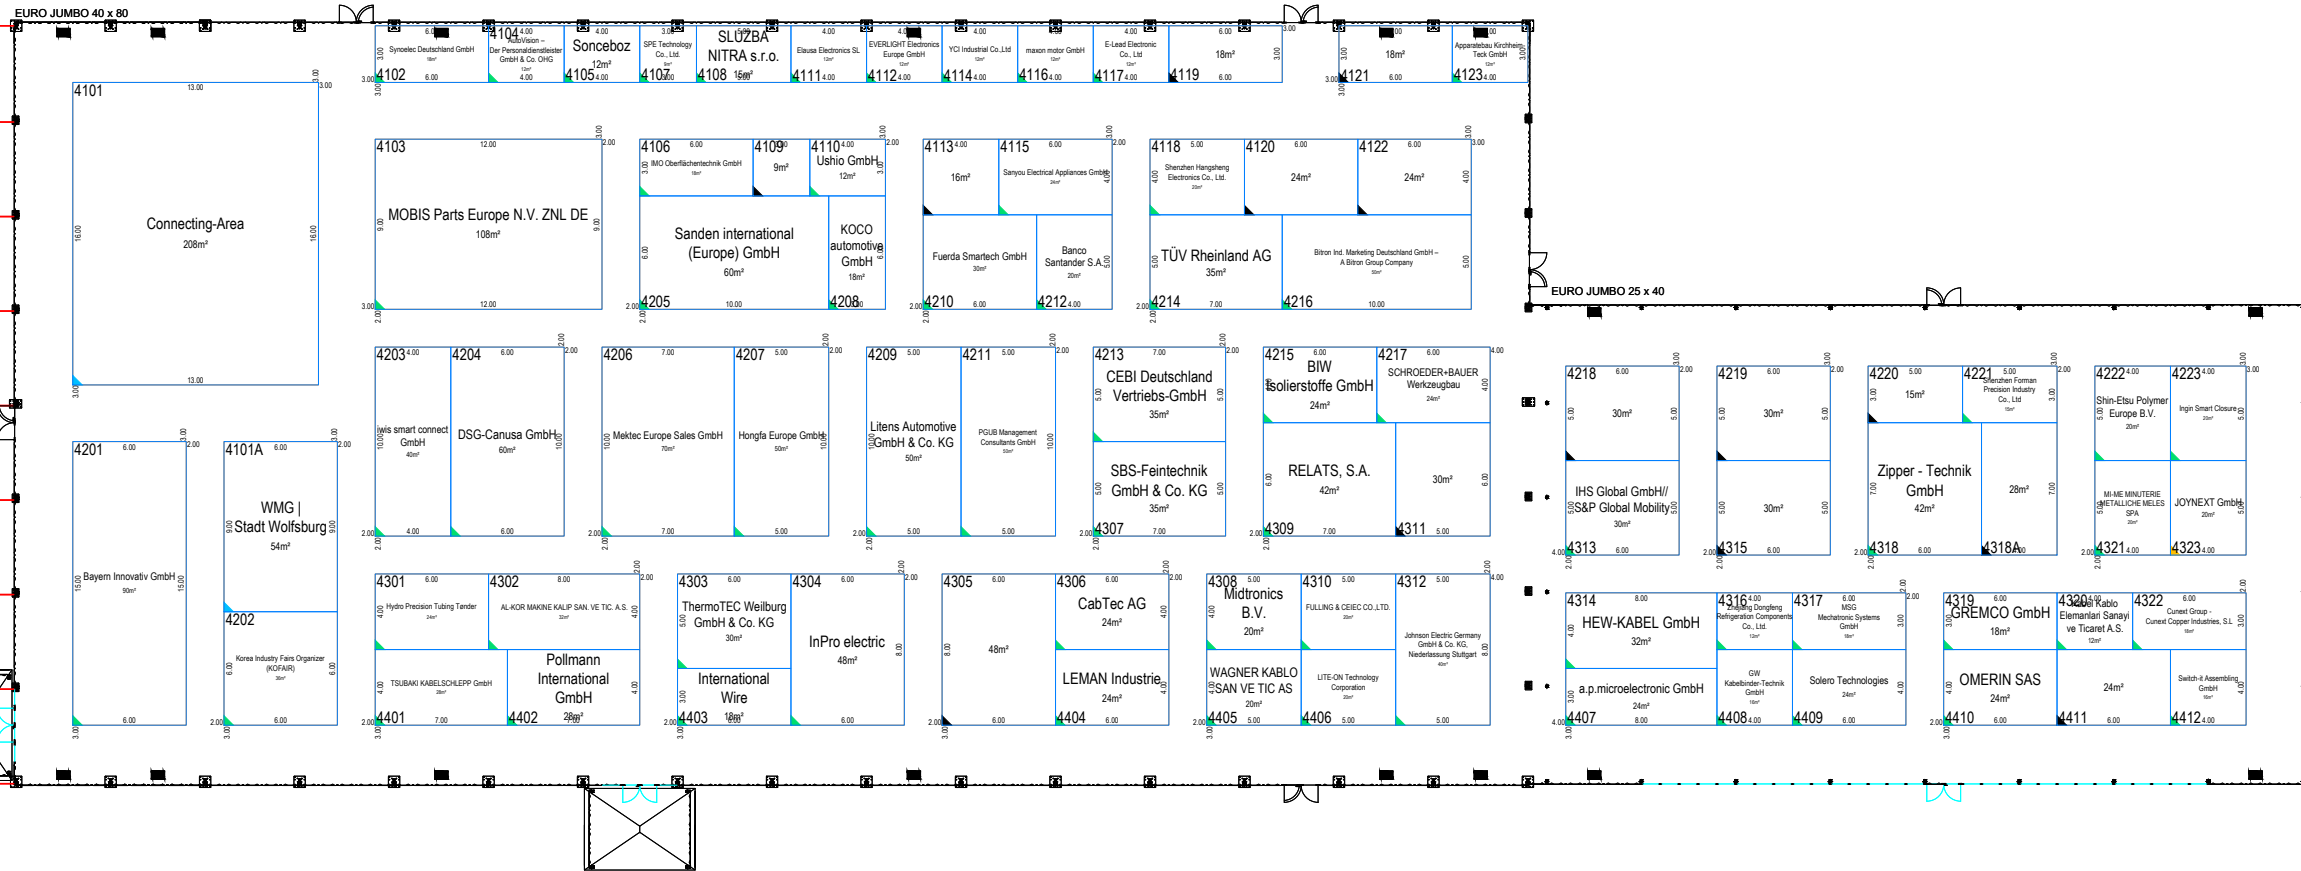

CONNECTING CAR COMPETENCE.

max. Bauhöhe | max. construction height 2.50m

4.25m

5.50m

7.00m

8.50m

7.00m

5.50m

4.25m

2.50m

Änderungen vorbehalten!  
Subject to change!

Projekt | Project:  
**IZB 2024**

Ort | City:  
Wolfsburg | Allerpark

Zeichnung | Drawing:  
**Standplanung**

Datum | Date: 28/06/2024 | Halle | Hall:  
4

Maßstab | Scale:  
1:400

Zeichner | Creator:  
**MW**  
MESSE WOLFSBURG  
A company of Messe Berlin