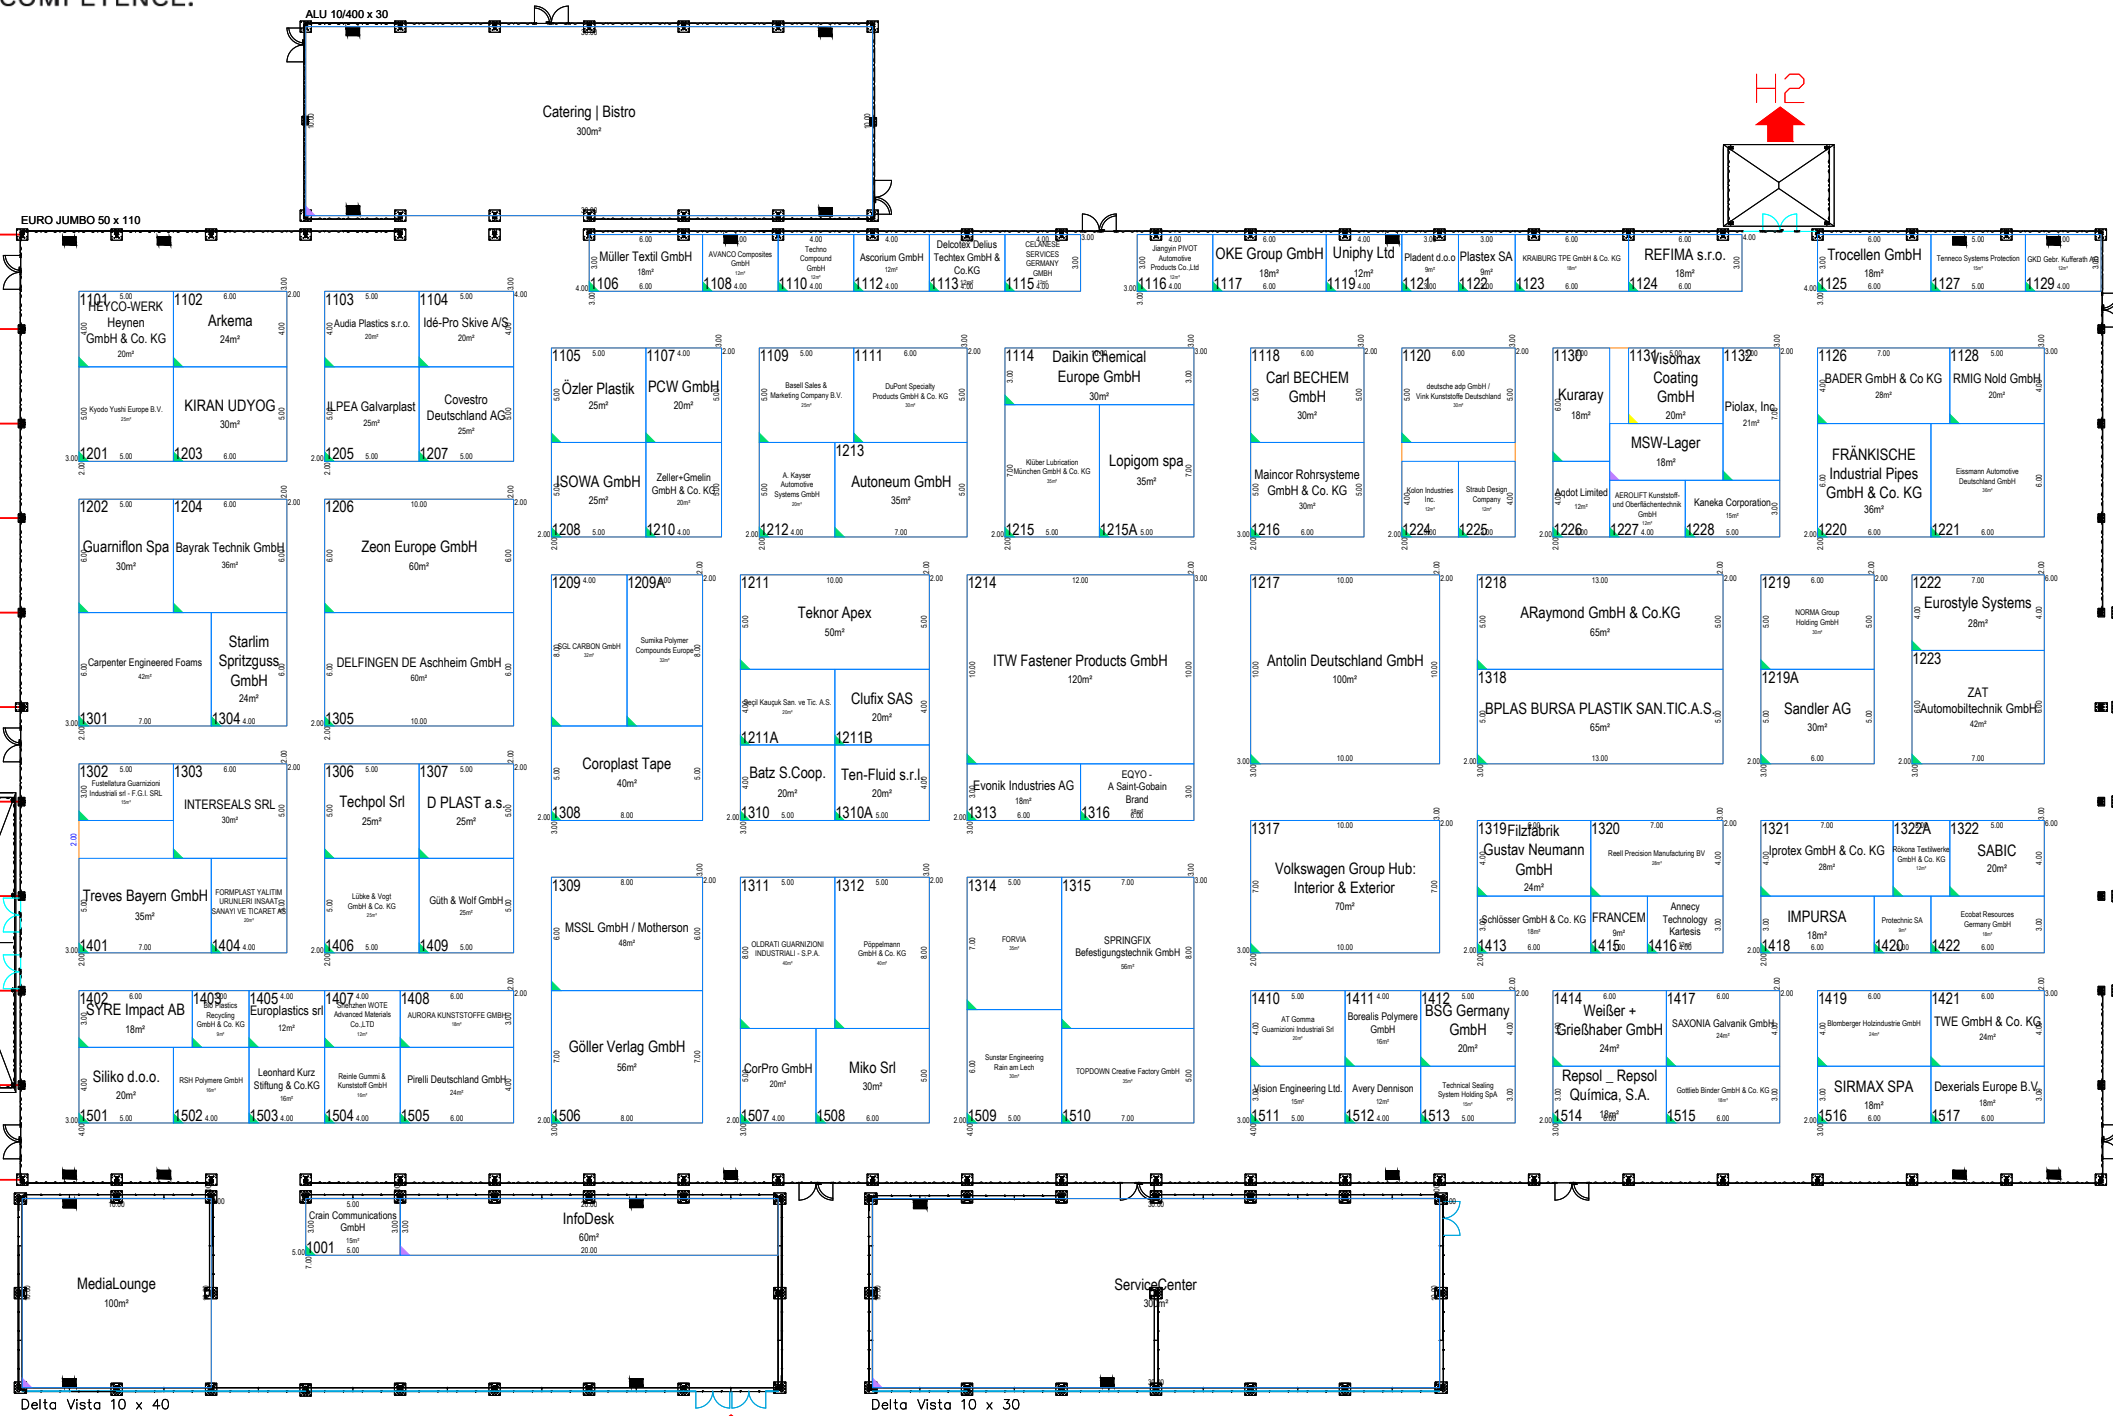

CONNECTING CAR COMPETENCE.

max. Bauhöhe | max. construction height 2.50m

- 4.00m
- 5.25m
- 6.75m
- 8.00m
- 9.50m
- 8.00m
- 6.75m
- 5.25m
- 4.00m
- 2.50m

max. Bauhöhe | max. construction height 5.00m

- 5.00m
- 5.00m
- 5.00m
- 5.00m
- 5.00m
- 5.00m

Änderungen vorbehalten!  
Subject to change!

Projekt | Project: **IZB 2024**

Ort | City: **Wolfsburg | Allerpark**

Zeichnung | Drawing: **Standplanung**

Datum | Date: **14/10/2024** Halle | Hall:

Maßstab | Scale: **1:400** **1**